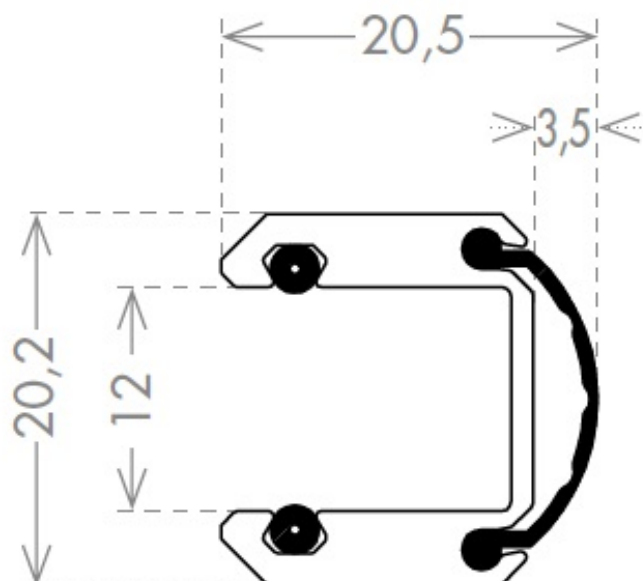

PRODUCT SHEET

Description:

Glass Sealing Frame System, Alu Brushed, 3000mm, 12mm Glass

Item number:

15.22.675-0

Units	Box	Carton	HS Code	Barcode
Pcs.	1	10	8302415000	
				5704866457521

SISO A/S

Mileparken 11
DK-2740 Skovlunde
Denmark
VAT: DK 24786013