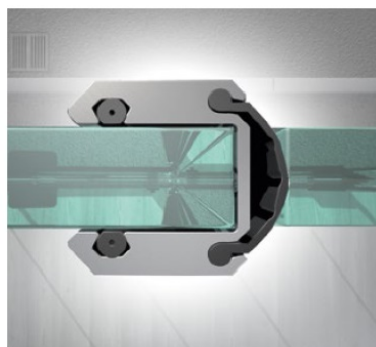

PRODUCT SHEET

Description:

Glass Sealing Frame System, Alu Brushed, 3000mm, 12mm Glass

Item number:

15.22.675-0

Units	Box	Carton	HS Code	Barcode
Pcs.	1	10	8302415000	
				5704866457521

SISO A/S

Mileparken 11
DK-2740 Skovlunde
Denmark
VAT: DK 24786013