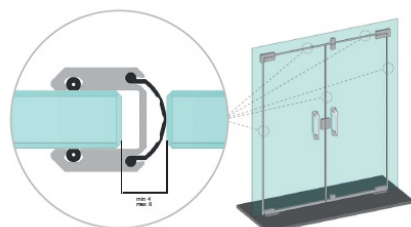

PRODUCT SHEET

Description:

Glass Sealing Frame System, Alu Brushed, 3000mm, 12mm Glass

Item number:

15.22.675-0

Units	Box	Carton	HS Code	Barcode
Pcs.	1	10	8302415000	
				5704866457521

SISO A/S

Mileparken 11
DK-2740 Skovlunde
Denmark
VAT: DK 24786013